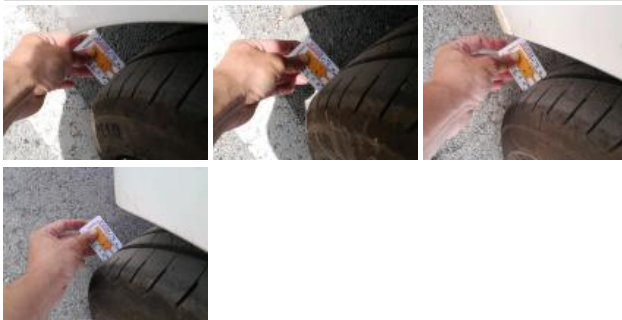

Windscreen, Stone chip(s), Replace

Wheel bolt cover RR, Missing, Replace

Wing RR, Dent(s), Repair and paint (complete)

Door RR, Dent(s), Repair and paint (complete)

Outside rear-view mirror housing R, Scratch(es), Acceptable

Wheel bolt cover FR, Scratch(es), Replace

Bumper R, Scratch(es), Repair and paint (complete)

Tyres, No damage, Check

Bodywork, Glue residues, Remove lettering

Aerial, Missing, Replace