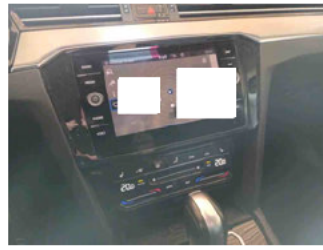

Assessment

- Vehicle Inspection Report -

Number: 10282605
From: 24.03.2026

GPS/Radio