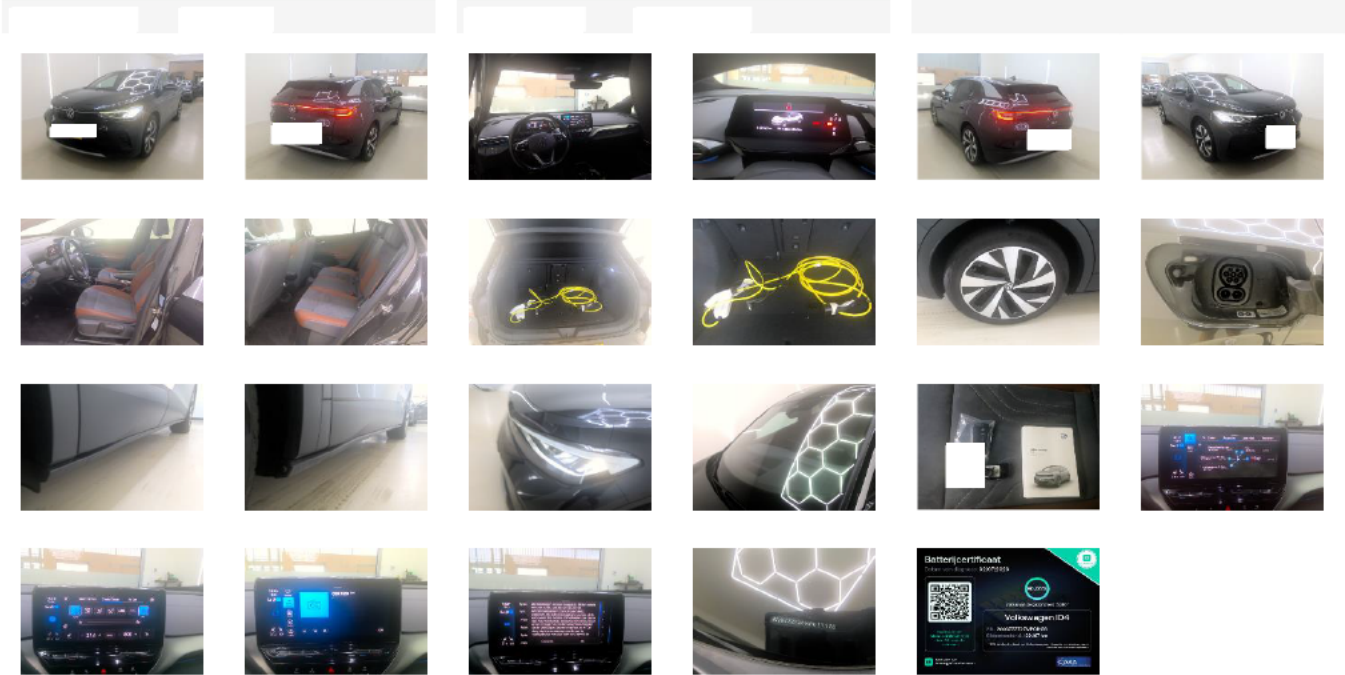

**Vehicle details**

VIN	WVGZZZE2Z MP011128	Brand	VOLKSWAGEN	Maintenance date	-
Licence Plate		Model	ID.4 77kWh 1ST Auto	Maintenance mileage	-
Registration date	11/05/2021	Year	2021	Exterior Color	Grey Metallic
Odometer	129 167 km	Engine size	-	interior Color	Grey
Fuel	Electric	Body Type	-	Next technical inspection	-
Seats	5	Transmission	Automatic	CO2	-
Doors	5	Gears	-		

**Inspection Details**

**Generic equipment**

Automated air-conditioning	✓
Cruise control	✓
GPS system	✓
Alloy wheel rims	✓
Automatic Gearbox	✓
Heating seats	✓
Metallic paint	✓
Central locking	✓
Electric windows	✓
Mixed upholstery	✓
Park Distance Control	✓
Audio System	✓
Led lighting	✓