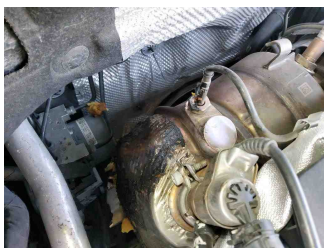

22 - Engine protection plate - Residue - Cleaning

Comment

Kostenerweiterung möglich