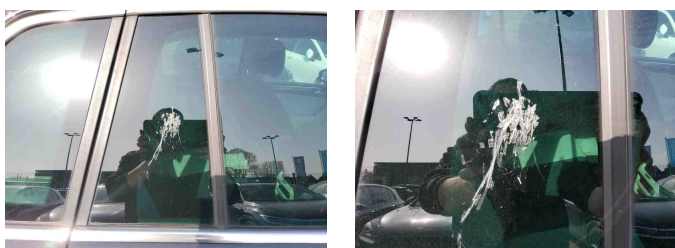

8 - Side window RR - Scratch(es) - Replace