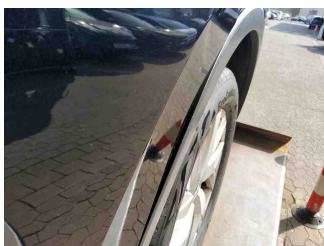

Comment

Verkleidung Schloßträger

18 - Rubber seal for boot lid - Teared - Replace

19 - Boot carpet - Dirty - Chemical cleaning

20 - Tailgate / Boot - Dent(s) - Paintless dent repair

21 - Wing trim RL - Misalignment - Dismount/Mount