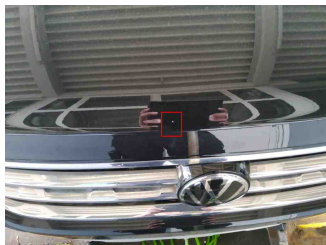

2 - Bonnet - Stone chip(s) - Acceptable