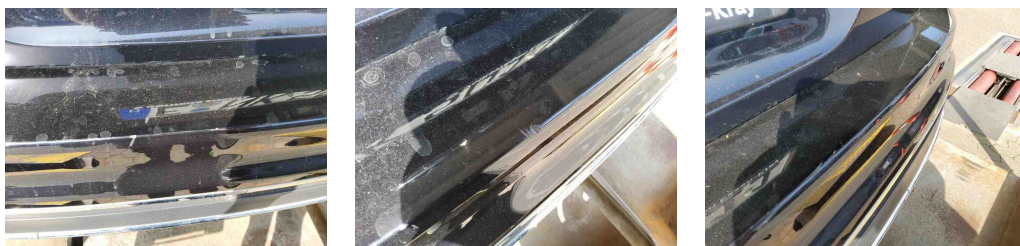

6 - Bumper R - Dent(s) and scratch(es) - Repair and paint (complete)