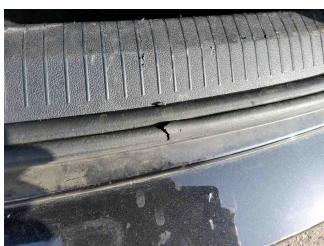

18 - Rubber seal for boot lid - Teared - Replace