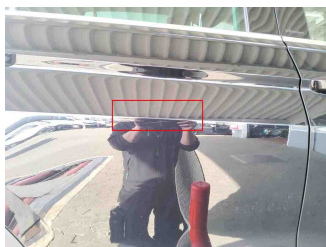

23 - Door RR - Scratch(es) - Polish