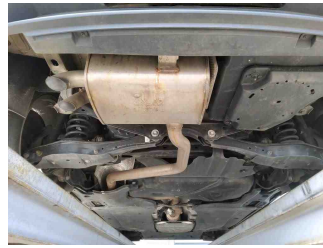

Underbody scan

GPS/Radio

» Devaluation Damages

DEVALUATION FACTORS

1 - Bumper F - Deformed / Strained - Replace and paint

Comment	Kostenerweiterung möglich
---------	---------------------------

2 - Alloy rim RL - Deformed / Strained - Replace
Safety relevant damage