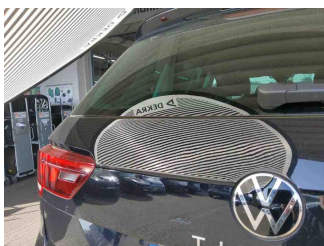

Comment

Verkleidung Schloßträger

18 - Rubber seal for boot lid - Teared - Replace

19 - Boot carpet - Dirty - Chemical cleaning

20 - Tailgate / Boot - Dent(s) - Paintless dent repair

21 - Wing trim RL - Misalignment - Dismount/Mount