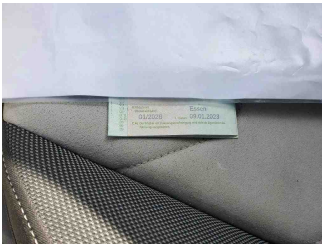

13 - MOT certificate - Expired - Renew