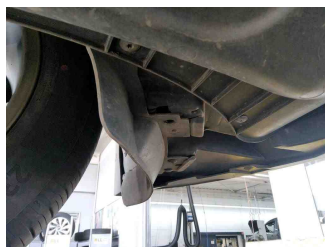

16 - Wheel arch cover FL - Deformed / Strained - Replace