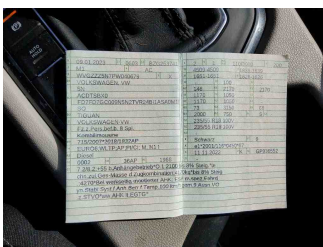

Registration Certificate