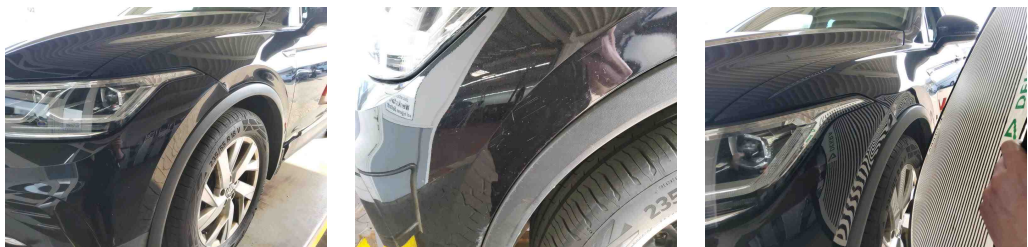

Underbody scan

GPS/Radio

» Devaluation Damages

DEVALUATION FACTORS

1 - Bumper F - Deformed / Strained - Replace and paint

Comment	Kostenerweiterung möglich
---------	---------------------------

2 - Alloy rim RL - Deformed / Strained - Replace
Safety relevant damage