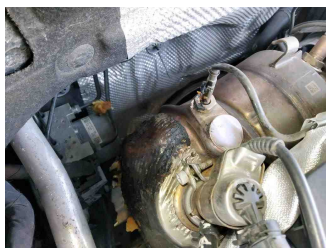

22 - Engine protection plate - Residue - Cleaning

Comment

Kostenerweiterung möglich