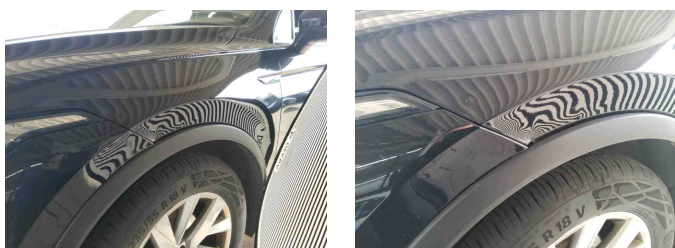

7 - Wing FL - Dent(s) - Repair and paint (complete)