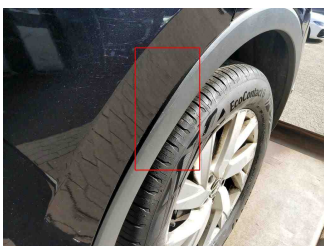

Comment

Verkleidung Schloßträger

18 - Rubber seal for boot lid - Teared - Replace

19 - Boot carpet - Dirty - Chemical cleaning

20 - Tailgate / Boot - Dent(s) - Paintless dent repair

21 - Wing trim RL - Misalignment - Dismount/Mount