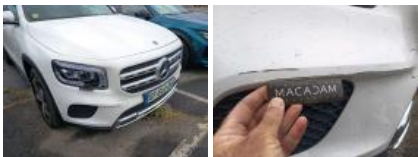

MERCEDES GLB: GF-512-RK

Vinnumber:	W1N2476121W171611	Versionname:	GLB GLB 200 d Business Line VP [5P] bva 8-150CH-8cv (SUV)
First Registrationdate:	6/04/2022	Fiscalpower:	
Expertise Mileage:	105434	Power Kw:	
Bodytype:	SUV	Body colour:	White
Gearbox:	Automatic	Paint type:	Metallic
Transmission:	4 Wheel-drive	Interior colour:	Black
Fueltype:	Diesel	Type of rims (mounted):	Aluminium
Engine functioning:	Yes	Dashboard color:	Black
Battery functioning:	Yes		
Vehicle running:	Yes		
Number of doors:	5		
Number of seats:	7		
Number head rests:	7		
Type of rims (mounted):	Aluminium		
Category:	Passenger Car		

Wing trim FL, Scratch(es), Replace

Door RL, Dent(s), Acceptable

Door FL, Scratch(es), Acceptable

Bumper F, Scratch(es), Paint

Bumper R, Difference in color, Paint

Historique Maintenance

Immatriculation: **GF-512-RK**