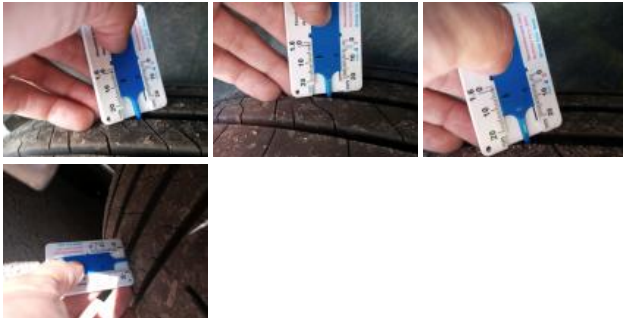

Tyres, No damage, Check

Bodywork, Accident, Repair/replace (lump sum)