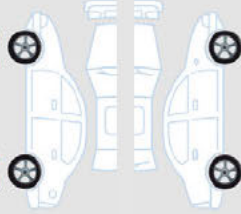

Removable element

Rear parcel shelf	✓
Vehicle charger	✓
Wireless charger	✗

Technical Document

User manual	✓
Spare key	✓
Remote key	✓
Sat Nav CD ROM Software	✓

Tyres

Continental 235/50/20 Summer 4.0 mm

Continental 235/50/20 Summer 3.5 mm

Continental 235/50/20 Summer 6.0 mm

Continental 235/50/20 Summer 6.0 mm

Exterior

4

Part	Wing
Position	Back right
Damages	Dented
Severity	Number > 2
Repair mode	Smart Repair

5

Part	Wing
Position	Back left
Damages	Dent & Chips
Severity	-
Repair mode	Repair