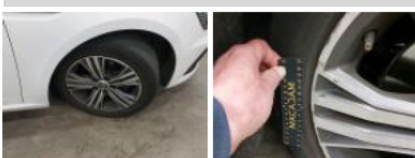

Outer sill L, Dent(s) and scratch(es), Repair and paint (complete) 553,82

Boot carpet, Damaged, Replace 233,53

Luggage compartment cover, Missing, Replace 233,53

Bumper R, Scratch(es), Acceptable 0,00

Alloy rim FR polished, Scratch(es), Repair and paint (complete) 204,21