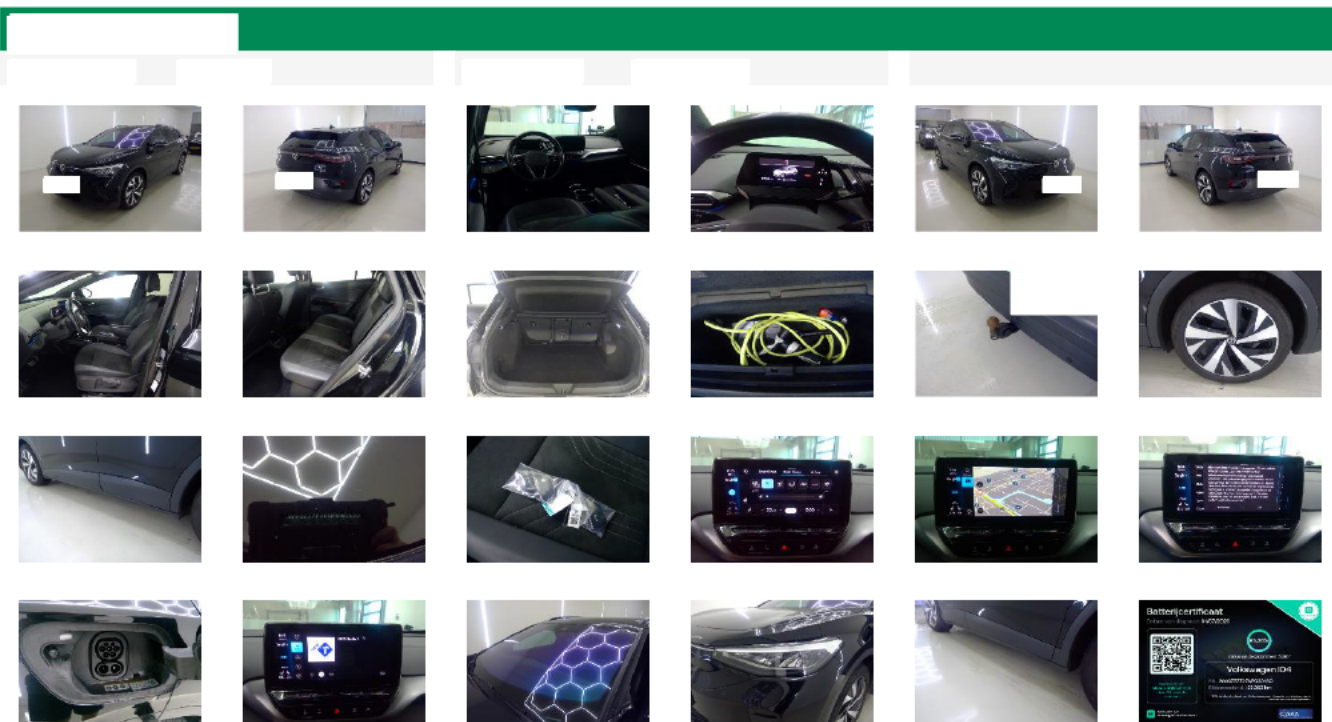

Vehicle details

VIN	WVGZZZE2Z NP030490	Brand	VOLKSWAGEN	Maintenance date	-
Licence Plate		Model	ID.4 77kWh 150kW Pro Auto	Maintenance mileage	-
Registration date	03/03/2022	Year	2022	Exterior Color	Black Metallic
Odometer	125 303 km	Engine size	-	Interior Color	Black
Fuel	Electric	Body Type	-	Next technical inspection	-
Seats	5	Transmission	Automatic	CO2	-
Doors	5	Gears	-		

Generic equipment

Automated air-conditioning	✓
Cruise control	✓
GPS system	✓
Alloy wheel rims	✓
Automatic Gearbox	✓
Heating seats	✓
Tow	✓
Metallic paint	✓
Central locking	✓
Electric windows	✓
Mixed upholstery	✓
Side rails	✓
Park Distance Control	✓
Audio System	✓
Led lighting	✓