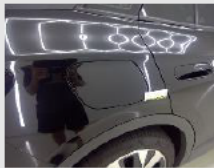

Part	Wing
Position	Back right
Damages	Dented
Severity	Diameter (mm) > 20
Repair mode	Smart Repair

9