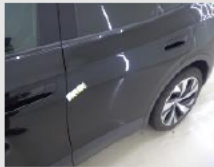

Part	Door
Position	Back left
Damages	Dent & Chips
Severity	-
Repair mode	Repair

5