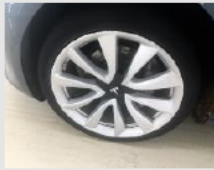

Exterior

2

Part	Alloy wheel 19"
Position	Front left
Damages	Scratched
Severity	-
Repair mode	Lumpsum repair

3