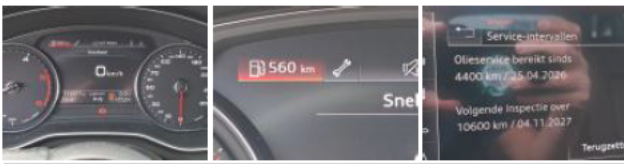

Seat cover FL, Worn, Acceptable 0,00

Backrest cover FL, Scratch(es), Acceptable 0,00

Bumper grille, Broken, Replace 103,20

Bumper F, Dent(s) and scratch(es), Repair and paint (complete) 385,64

Alloy rim FL, Scratch(es), Repair and paint (complete) 133,03

Alloy rim RL, Scratch(es), Acceptable 0,00

Bumper R, Scratch(es), Repair and paint (complete) 355,89