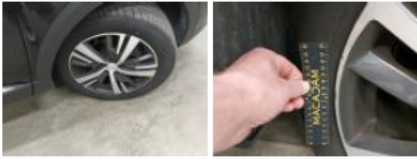

Alloy rim FR polished, Scratch(es), Acceptable 0,00