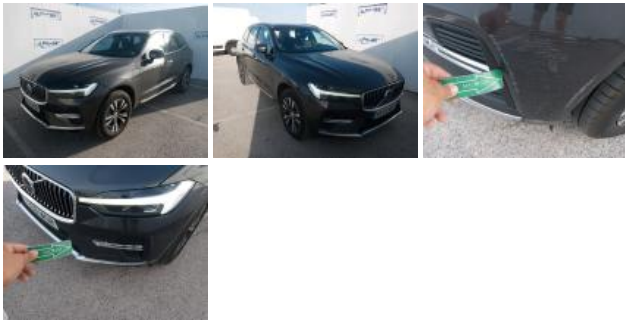

VOLVO XC60: 9559-MGR

Vinnumber:	YV1UZH1V4P1389160	Versionname:	2.0 T6 AWD Recharge Core Auto todoterreno 257kW 5P automática
First Registrationdate:	9/05/2023	Fiscalpower:	
Expertise Mileage:	260456	Power Kw:	
Bodytype:	SUV	Body colour:	Dark Brown Steel
Gearbox:	Automatic	Type of rims (mounted):	Steel
Transmission:			
Fueltype:	Hybrid		
Engine functioning:	Yes		
Battery functioning:	Yes		
Vehicle running:	Yes		
Number of seats:	5		
Number head rests:	5		
Type of rims (mounted):	Steel		
Certificate of Conformity:	Yes		
Category:	Passenger Car		
Registration Certificate Car (BE):	No		

Assistance equipment

Repair kit	Yes
Number of charging cables (normal)	1
Number of charging cables (rapid charge)	1

Bumper F, Scratch(es), Repair and paint (complete)

Bonnet, Dent(s) and scratch(es), Repair and paint (complete)