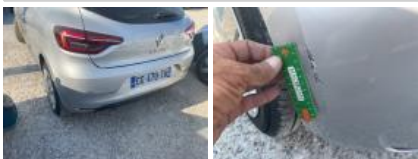

Door FR, Scratch(es), Paint

Door RR, Dent(s), Repair and paint (complete)

Bumper R, Scratch(es), Paint

Historique Maintenance

Immatriculation: **GG-470-TH**Date de 1ère immatriculation: **07/06/2022**Modèle: **Renault CLIO Business TCe 90 -21N VP [5P] bvm 6-90CH-5cv (bi-corps)**