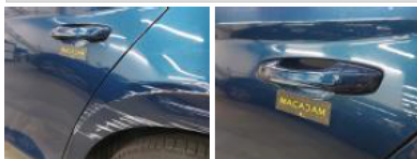

Bumper F, Scratch(es), Repair and paint (complete) 355,89

Bonnet, Scratch(es), Acceptable 0,00

Wing RL, Dent(s) and scratch(es), Repair and paint (complete) 577,40

Outer door handle RL, Scratch(es), Repair and paint (complete) 161,81