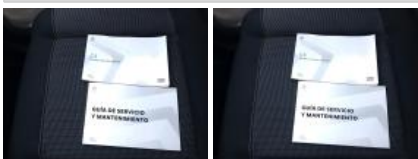

Assistance equipment

Repair kit:	Yes
MOT certificate, Missing, Repair/replace (lump sum)	

Registration document, Missing, Repair/replace (lump sum)