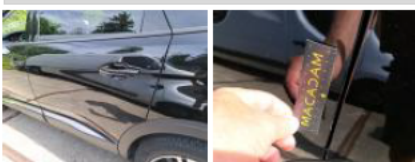

Air vent RM, Broken, Replace 226,92

Engine insulation, Damaged, Replace 189,91

Bumper moulding F, Scratch(es), Acceptable 0,00

Door RL, Scratch(es), Acceptable 0,00

Step L, Dent(s) and scratch(es), Spot repair 148,33