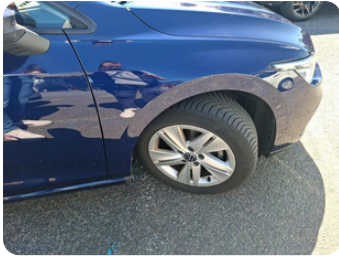

Tyre FR

Damage type	Out of tolerance
Repair mode	Replace