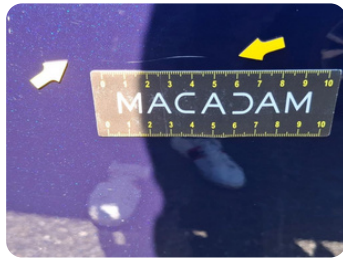

### Alloy rim RL

Damage type	Scratch(es)
Repair mode	Acceptable

**Alloy rim RL**

Damage type

Scratch(es)

Repair mode

Acceptable

**Door FL**