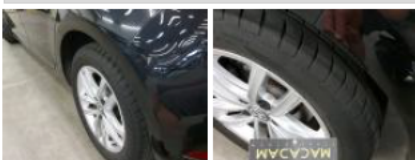

Service, Maintenance, Check 0,00

Bumper F, Scratch(es), Repair and paint (complete) 296,58

Bonnet, Chemical polution, Repair and paint (complete) 465,70

Roof pillar L, Dent(s), Acceptable 0,00

Alloy rim RL, Scratch(es), Acceptable 0,00