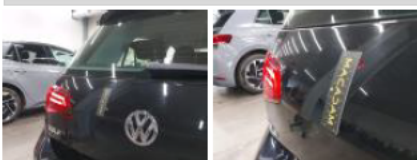

Roof pillar L, Scratch(es), Repair and paint (complete) 308,32

Boot cover, Broken, Replace 143,52

Boot carpet, Damaged, Smart repair 116,69

Tailgate / Boot, Dent(s), Acceptable 0,00

Rear window, Scratch(es), Acceptable 0,00