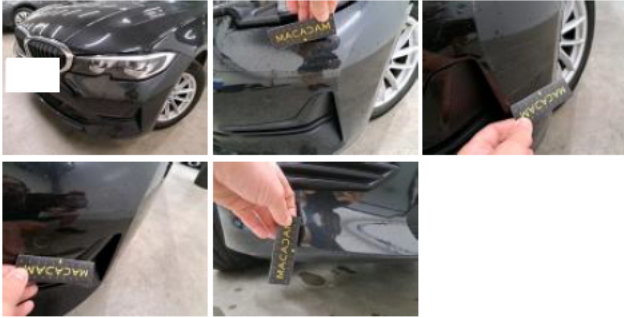

Bumper F, Scratch(es), Repair and paint (complete) 296,58