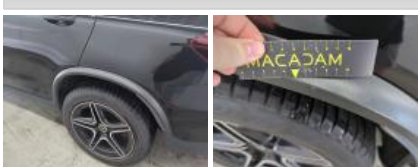

Wheel arch cover RL, Scratch(es), Replace