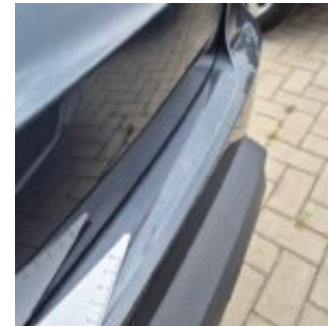

No

Damage Part

Bumper - Rear

Damage Type

Scratch(es)

Repair Type

Spray

Acceptable