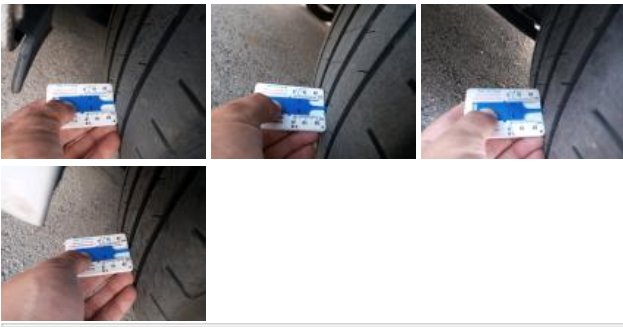

Headlight R, Scratch(es), Polish

Alloy rim FR, Scratch(es), Repair/replace (lump sum)

Bumper R, Scratch(es), Repair and paint (complete)

Tyres, No damage, Check

Aerial, Missing, Replace