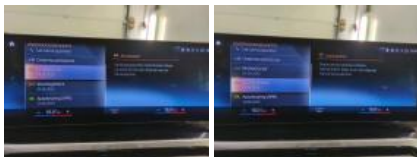

Assistance equipment

Number of charging cables (rapid charge)	1

Service, Maintenance, Execute