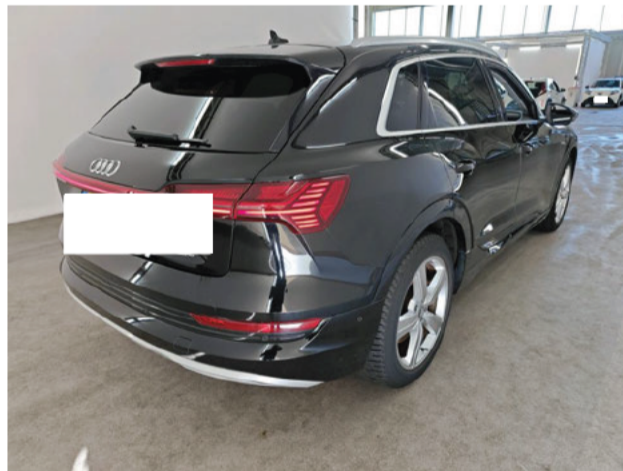

Audi e-tron '19 BEV

Vehicle information

Make:	Audi	License:	
Gearbox:	Automatic	Body color:	
Model:	e-tron '19 BEV	VIN:	WAUZZZGE2LB037821
Fuel type:	Electric	Power:	300 kW
Version:	e-tron 55 quattro Bus.Edition+	First registration	21/07/2020
Mileage:	107825 km	N° of doors:	

Damage summary

Front	④
Left	⑤
Rear	①
Right	⑦

Commercial pictures