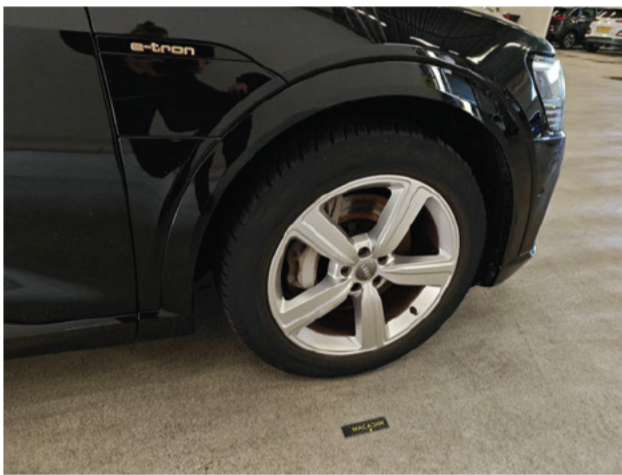

Alloy rim FR

Scratch(es)

Repair and paint (complete)

Right