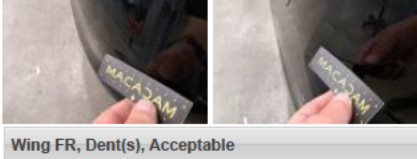

Floor covering FL, Worn, Acceptable 0,00

Bonnet, Scratch(es), Acceptable 0,00

Bumper F, Scratch(es), Repair and paint (complete) 296,58

Bumper R, Scratch(es), Repair and paint (complete) 296,58

Wing FR, Dent(s), Acceptable 0,00