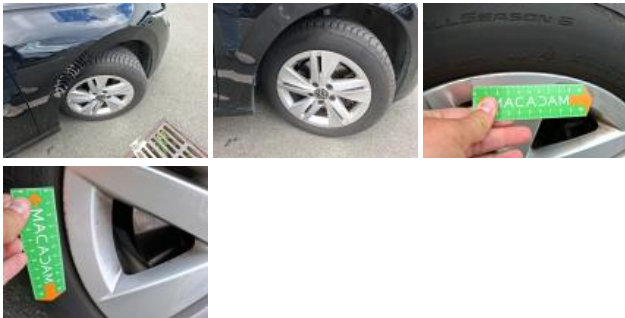

Assistance equipment

Emergency spare wheel	Yes	Jack	Yes
Interior, Stain, Cleaning			

Alloy rim FL, Scratch(es), Acceptable

Alloy rim RL, Scratch(es), Repair/replace (lump sum)

Alloy rim FR, Scratch(es), Repair/replace (lump sum)