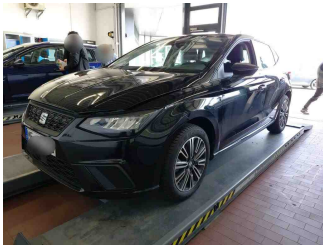

» Overview

Order number: 1002340041
Order completed: 27.02.2026 13:34
Report number: 10133295
VIN: VSSZZZKJ5RR098974

Front Left 3/4

Rear Right 3/4

Mileage

» Vehicle Data

Vehicle category:	Passenger Car
Vehicle type:	SmallCar
Make:	Seat
Model:	Arona
Manufacturers and type code:	7593 / ANG
Date of first registration:	27.02.2024
Mileage:	16,719 km
Proof of mileage:	ReadOff
Exterior colour:	Mitternachtsschwarz
Roof colour:	Mitternachtsschwarz
Propulsion:	Front
Fuel:	Petrol
Engine size (cc):	1,000 ccm
Performance:	70 kW (96 PS)
Length:	
Height:	
Width:	
Permitted total weight:	
Wheelbase:	
Number of powered axles:	2
Cylinders:	3
Euronorm:	Euro 6
Number of doors:	4
Number of seats:	5
Gearbox:	Manual 5-speed
Upholstery type:	Lining fabrics
Interior colour:	Grau-Schwarz-Swing
Number of keys:	2