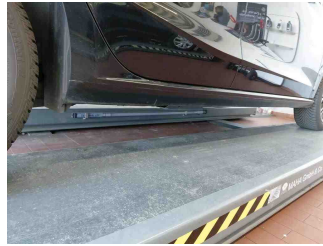

Sill outer R