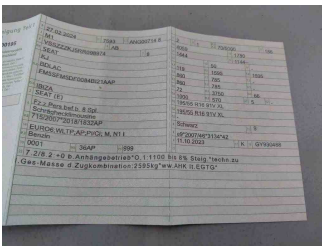

» Overview

Order number: 1002340041
Order completed: 27.02.2026 13:34
Report number: 10133295
VIN: VSSZZZKJ5RR098974

Front Left 3/4

Rear Right 3/4

Mileage

» Vehicle Data

Vehicle category:	Passenger Car
Vehicle type:	SmallCar
Make:	Seat
Model:	Arona
Manufacturers and type code:	7593 / ANG
Date of first registration:	27.02.2024
Mileage:	16,719 km
Proof of mileage:	ReadOff
Exterior colour:	Mitternachtsschwarz
Roof colour:	Mitternachtsschwarz
Propulsion:	Front
Fuel:	Petrol
Engine size (cc):	1,000 ccm
Performance:	70 kW (96 PS)
Length:	
Height:	
Width:	
Permitted total weight:	
Wheelbase:	
Number of powered axles:	2
Cylinders:	3
Euronorm:	Euro 6
Number of doors:	4
Number of seats:	5
Gearbox:	Manual 5-speed
Upholstery type:	Lining fabrics
Interior colour:	Grau-Schwarz-Swing
Number of keys:	2

Wheel FL

Wheel FR

Wheel RL

Wheel RR

Central console

Engine compartment

Documents

Interior arrangement