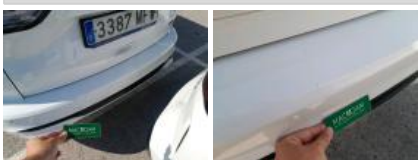

Bumper R, Scratch(es), Repair and paint (complete)