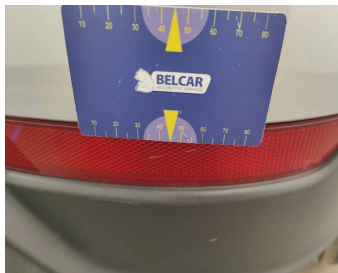

Door Rear Left // Smart Repair Small-dent

Door Rear Left / Trim / Replace-tear

Door Front Left / Trim / Replace-tear

Interior Cleaning // Small-stain

Central Console / Gear Lever / Replace-worn

Back Side / Reflector R / Replace-scratch