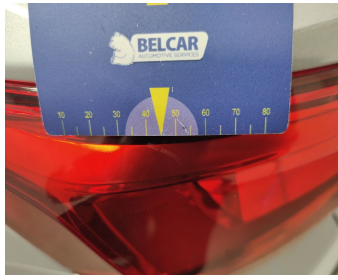

Rear Bonnet // Painting-scratch

Light / Rear Right On Rear Bonnet / Replace-scratch

Bumper Rear // Painting-scratch

Bumper Rear / Lower Cover Not Painted / Replace-scratch

Light / Rear left / Replace-scratch