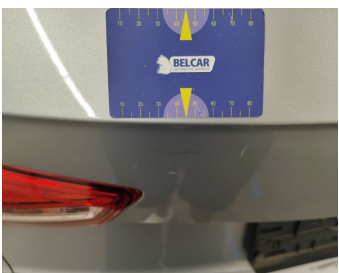

Door Rear Left // Smart Repair Small-dent

Door Rear Left / Trim / Replace-tear

Door Front Left / Trim / Replace-tear

Interior Cleaning // Small-stain

Central Console / Gear Lever / Replace-worn

Back Side / Reflector R / Replace-scratch