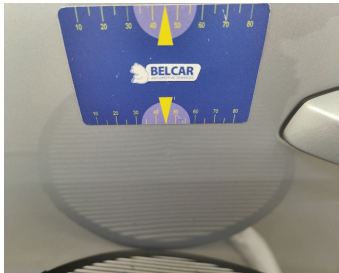

## Damage Pictures

Bumper Front // Painting-scratch

Wing Front right / Trim / Replace-scratch

Trunk Compartment / Carpet / Replace-scratch

Trunk Compartment / Side Cover Right / Replace-scratch

Trunk Lid Interior Coating / Complete Panel / Replace-scratch