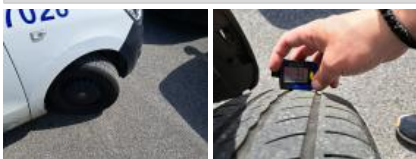

Assistance equipment

Spare wheel	No	Jack	No

Tyre FR, Out of tolerance, Replace

Tyre FL, Out of tolerance, Replace