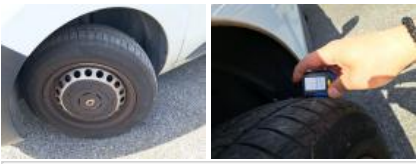

Wing FR, Dent(s), Repair and paint (complete)