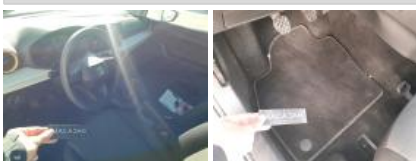

Assistance equipment

Repair kit:	No
Interior, Dirty, Cleaning