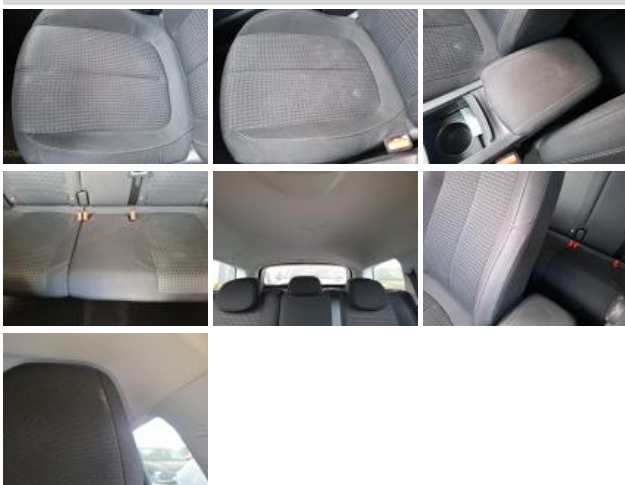

Interior, Stain, Cleaning

Tyre RR, Out of tolerance, Replace