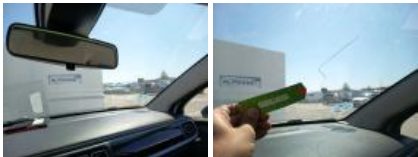

Interior, Damaged, Check

Door RL, Scratch(es), Acceptable

Door FL, Scratch(es), Repair and paint (complete)

Bumper F, Dent(s) and scratch(es), Repair and paint (complete)

Windscreen, Broken, Replace

Windscreen glue kit, Required to install glazing, Repair/replace (lump sum)