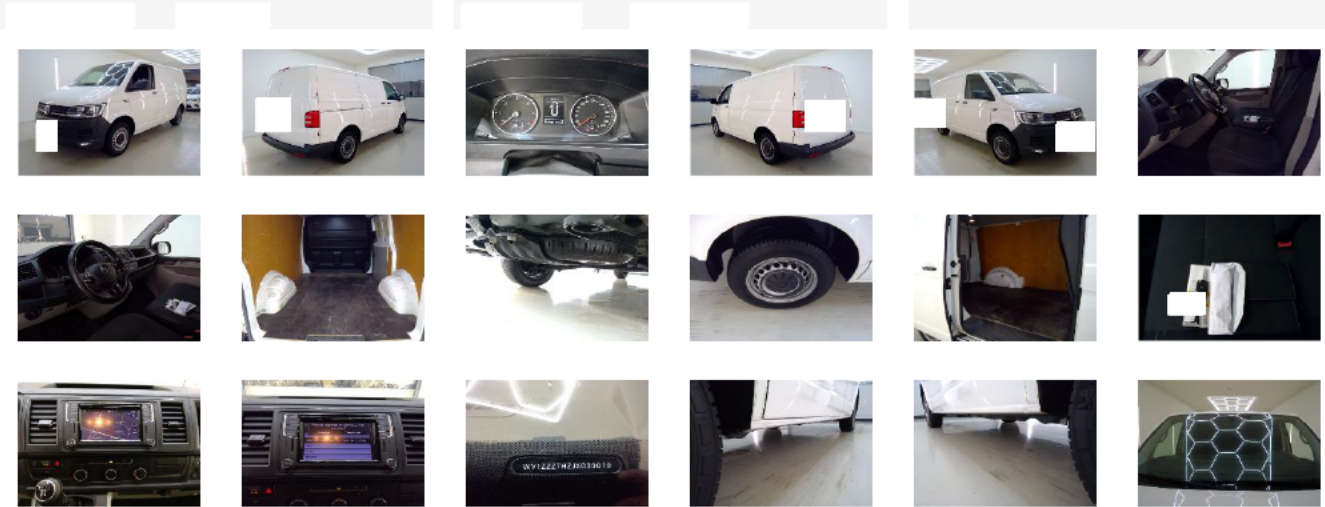

Vehicle details

VIN	WV1ZZZ7HZ JX033019	Brand	VOLKSWAGEN	Maintenance date	-
Licence Plate		Model	TRANSPORTER GB 2.0 TDI 102pk L1H1 300/2800 (Euro 6)	Maintenance mileage	-
Registration date	07/02/2019	Year	2019	Exterior Color	White Solid
Odometer	187 813 km	Engine size	1968	Interior Color	Grey
Fuel	Diesel	Body Type	Panel van	Next technical inspection	-
Seats	2	Transmission	Manual	CO2	-
Doors	5	Gears	-		

Inspection Details

Generic equipment

Manual air-conditioning	✓
Cruise control	✓
GPS system	✓
Central locking	✓
Electric windows	✓
Park Distance Control	✓
Audio System	✓

Removable element

Spare wheel (wheel & tyre)	✓

Technical Document

User manual	✓
Warranty booklet	✓
Spare key	✓
Key	✓
Remote key	✓
Sat Nav CD ROM Software	✓

Tyres

Michelin 205/65/16 Summer 4.0 mm

Michelin 205/65/16 Summer 4.0 mm

Michelin 205/65/16 Summer 6.0 mm

Michelin 205/65/16 Summer 5.9 mm

Exterior

1		Part	Wing	2		Part	Door
		Position	Left			Position	Back left
		Damages	Dented			Damages	Dented
		Severity	-			Severity	-
		Repair mode	Repair			Repair mode	Repair