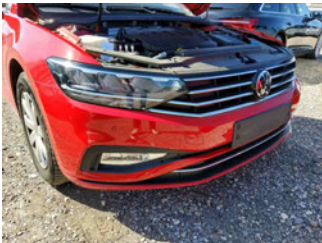

4 - Bumper F - Scratch(es) - Spot repair