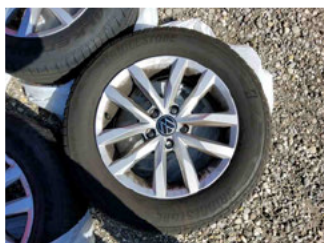

Additional wheel 2