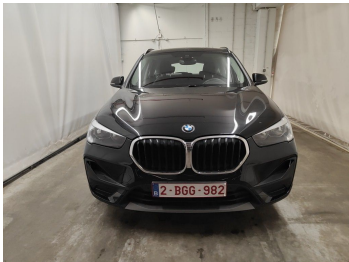

INSPECTION REPORT

End of contract

GENERAL INFO

File	312981
License plate	2BGG982
Vehicle identification number	WBA31AC0205U46503
Dossier	2021186064
Make	BMW X1 sDrive 16d 85kW Aut.
Mileage	85687
First registration	15/11/2021
client availability date	15/05/2026
inspectionDate	22/05/2026

CHECK POINTS

Description	Number	Present	Remark
Original license plate		Y	
Registration Part 2		N	
Keys	2	Y	
Spare wheel		N	
Towbar (+keys)		N	
Certificate of conformity		Y	
Registration certificate		Y	
Repair kit		N	
RunOnFlat		N	
Charging cable		N	
Charge back wrong tyres		N