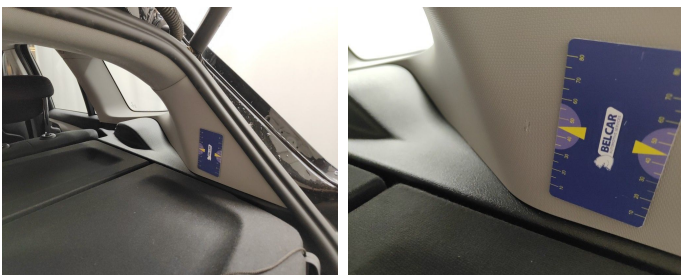

Trunk Compartment / Side Cover Right / Replace-scratch

Door Front Right // Smart Repair Small-dent

Bumper Rear / Lower Cover Not Painted / Replace-scratch

Bumper Rear // Repair & Painting-scratch + dent

Bumper Rear / Spoiler / Replace-scratch + dent