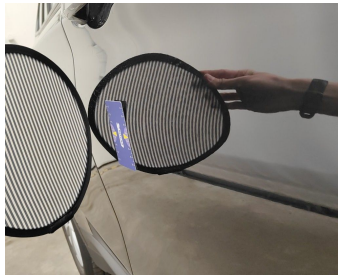

Wheel Alloy Front Left // Repair-scratch

Side View Mirror Left / Shell / Replace Not Painted-scratch

Door Rear Left // Polish-scratch

Wing Rear Left // Polish-scratch

Front Left Door Interior Coating // Replace Completely-scratch

Trunk Compartment / Side Cover Right / Replace-scratch

Door Front Right // Smart Repair Small-dent

Bumper Rear / Lower Cover Not Painted / Replace-scratch

Bumper Rear // Repair & Painting-scratch + dent

Bumper Rear / Spoiler / Replace-scratch + dent