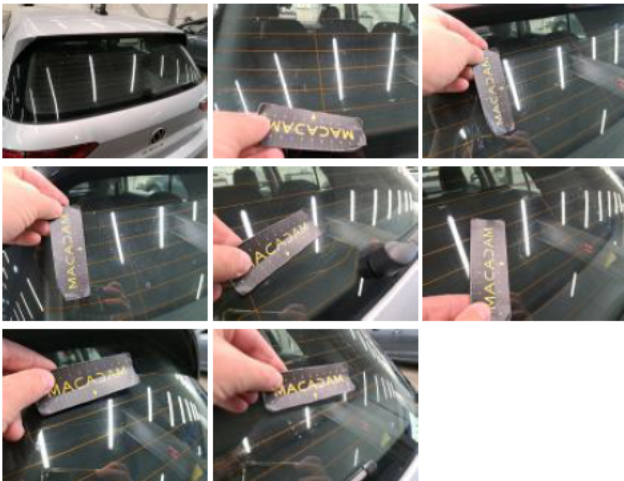

Rear window, Scratch(es), Replace 0,00