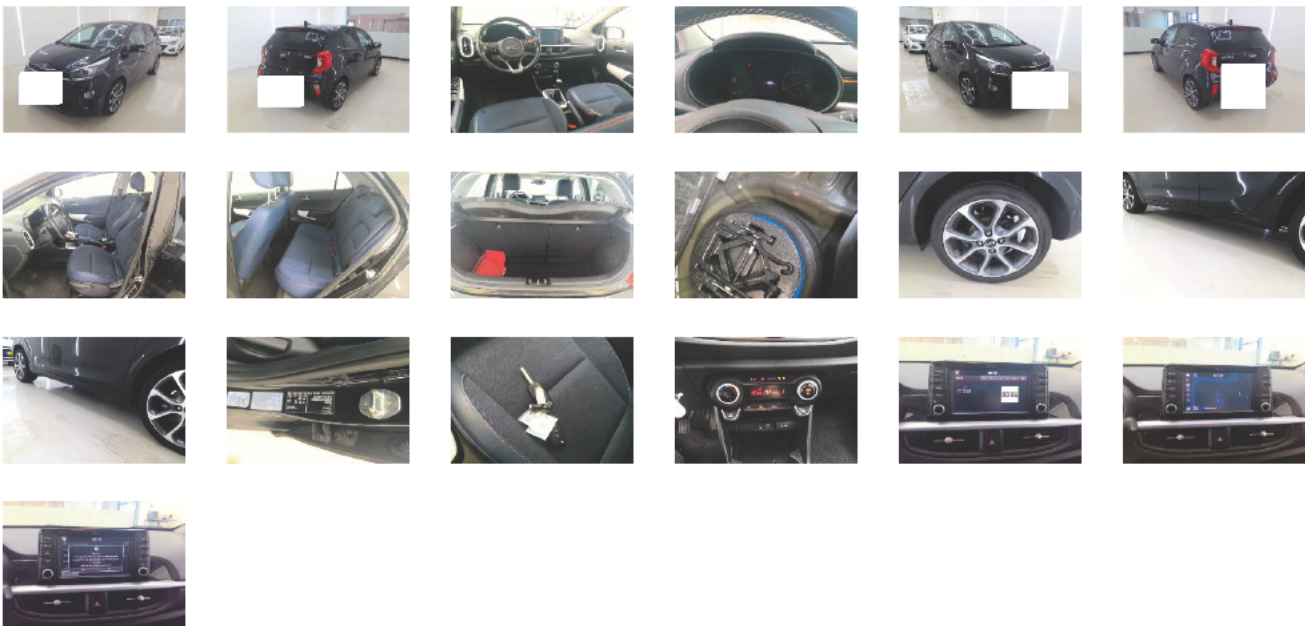

Vehicle details

VIN	KNAB3511A JT226608	Brand	KIA	Maintenance date	-
Licence Plate	[Redacted]	Model	Picanto 1.0 Design Edition 4-zits	Maintenance mileage	-
Registration date	15/10/2018	Year	2018	Exterior Color	Black Metallic
Odometer	114 692 km	Engine size	998	Interior Color	Grey
Fuel	Petrol	Body Type	-	Next technical inspection	-
Seats	4	Transmission	Manual	CO2	-
Doors	5	Gears	-		

Inspection Details

Inspection date	15/05/2026	Inspection loc.	[Redacted]
-----------------	------------	-----------------	------------

Generic equipment

Automated air-conditioning	✓
Cruise control	✓
GPS system	✓
Alloy wheel rims	✓
Metallic paint	✓
Central locking	✓
Electric windows	✓
Mixed upholstery	✓
Audio System	✓