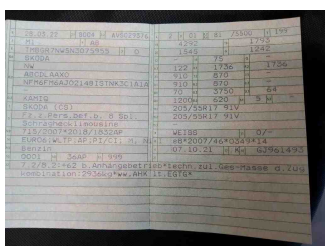

Registration Certificate